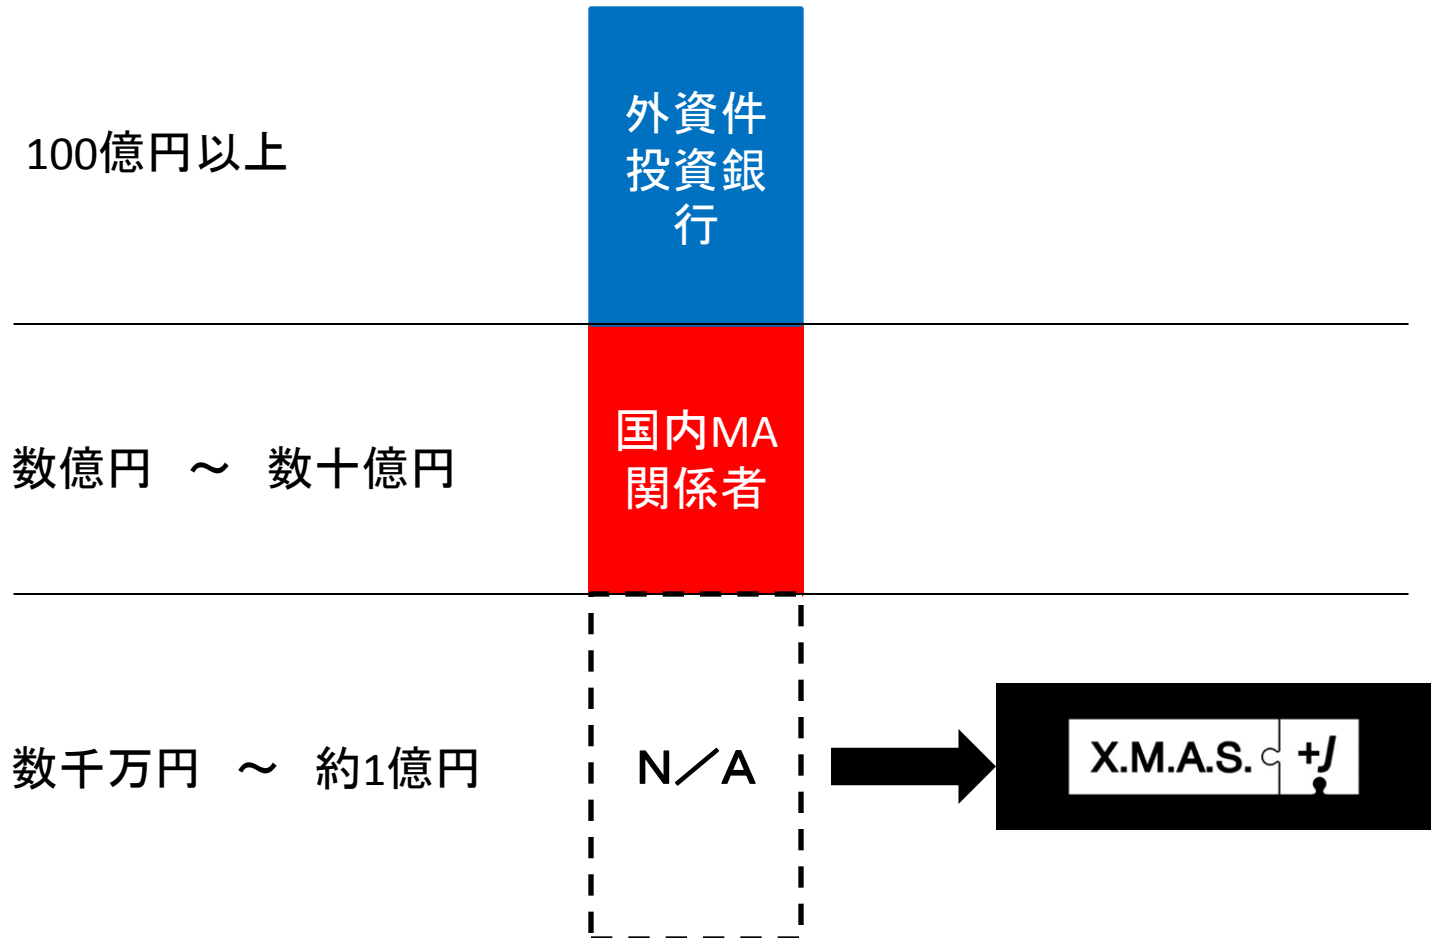

新市場

The logo consists of two interlocking puzzle pieces on a black background. The left piece is white and contains the text 'X.M.A.S.' in black. The right piece is also white and contains a plus sign followed by a stylized 'J' in black. The puzzle pieces are joined at their vertical edges.