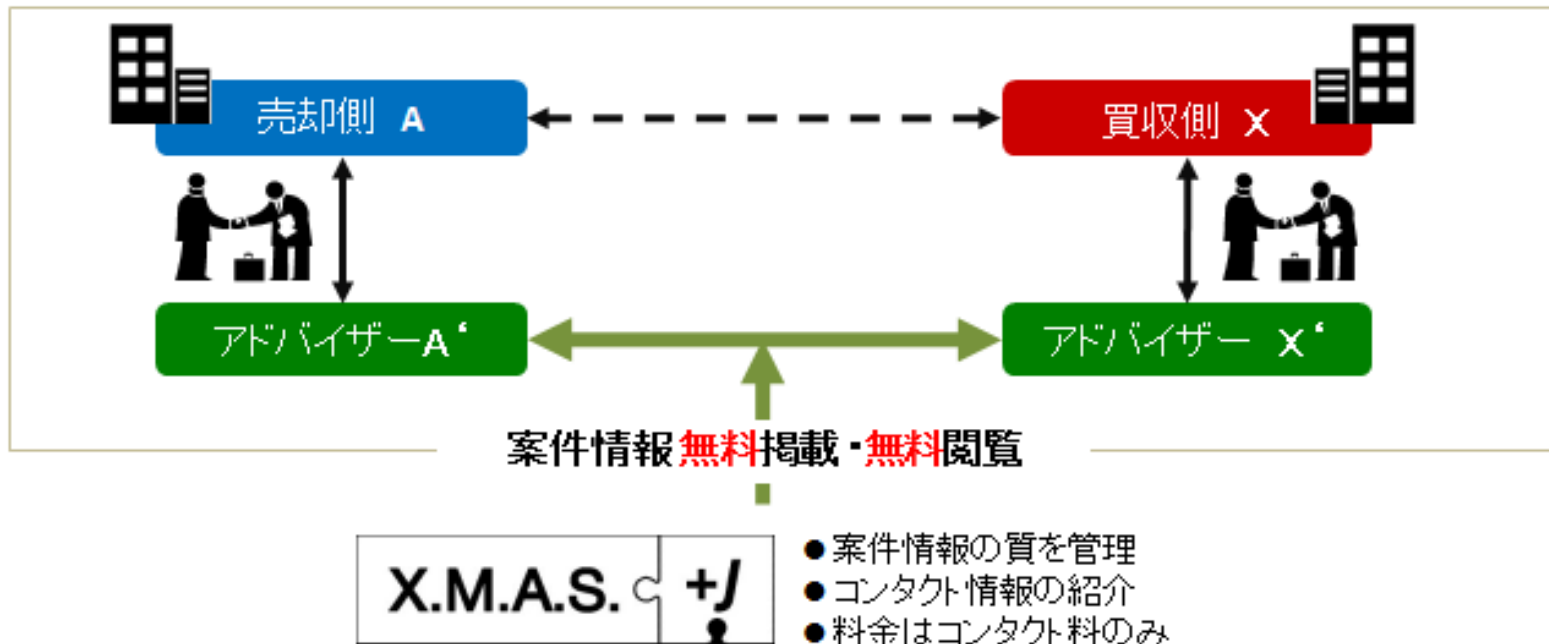

M & Aマーケット・プレイス「+J」