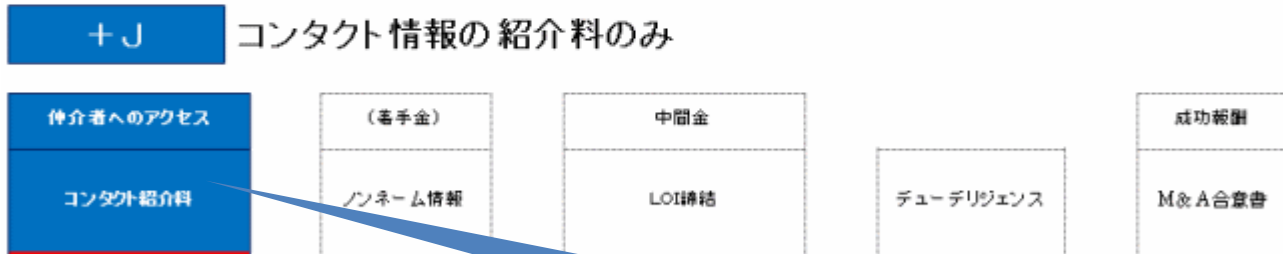

サービス対象

e-mailで広告主が指定した連絡先のみ

5 コンタクトの 取り付けサービス ¥23,000 (税込) / 5件 購入する	10 コンタクトの 取り付けサービス ¥33,000 (税込) / 10件 購入する	20 コンタクトの 取り付けサービス ¥46,000 (税込) / 20件 購入する	∞ コンタクトの 取り付けサービス ¥90,000 (税込) / 無制限 購入する