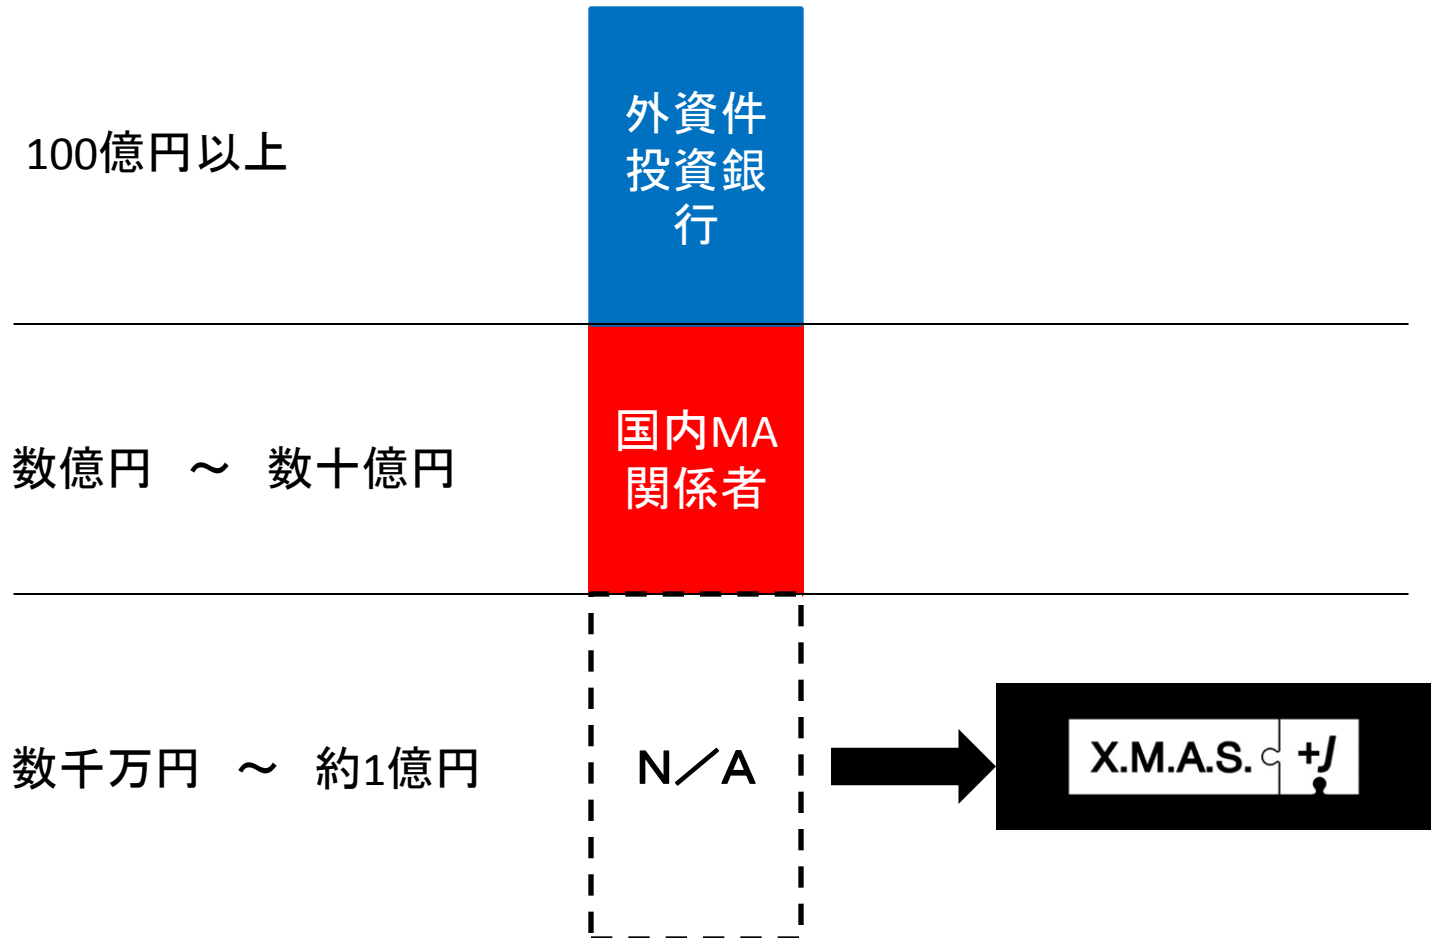

新市場

The logo consists of two interlocking puzzle pieces on a black rectangular background. The left piece is white and contains the text 'X.M.A.S.' in black. The right piece is also white and contains a plus sign followed by a stylized 'J' in black. The puzzle pieces are joined at their vertical edges.